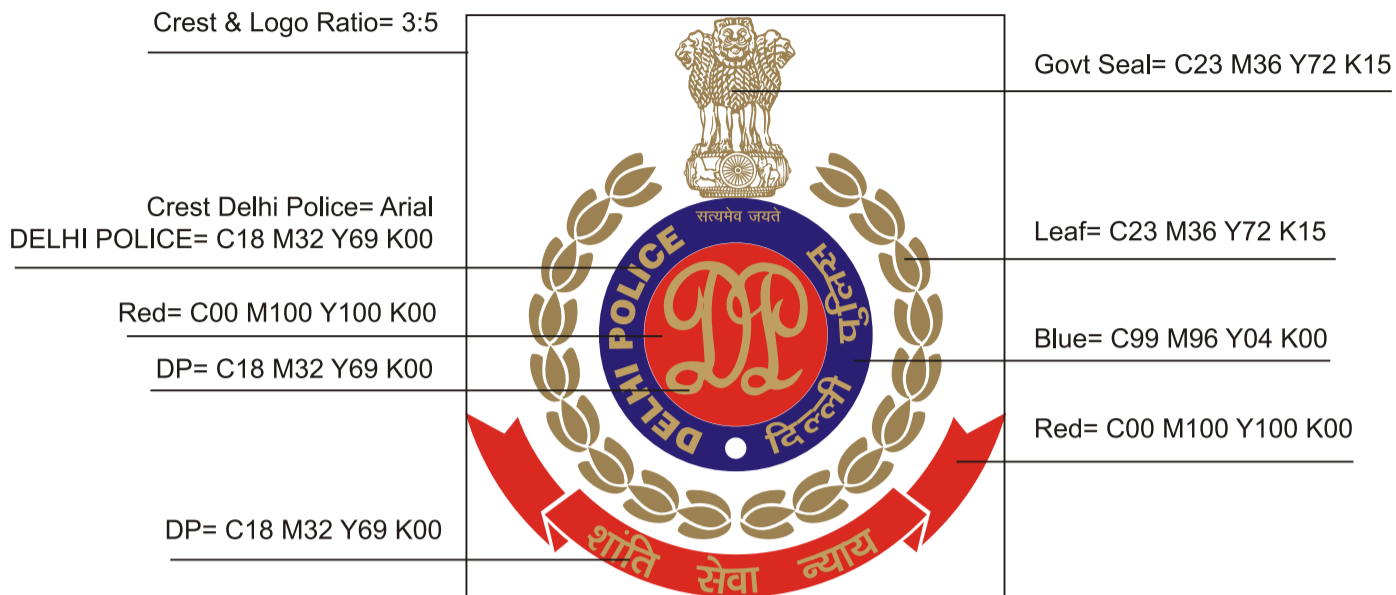

NOTE: *The proposed emblem & logo unit combinations are being presented for the use in various media - big or small, in colour or B&W.*

The two kinds of combinations are presented herewith the proper scaling and colour scheme alongwith the positioning of logo & emblem under different sizing, for the convenience of the district offices that be.

Only use either of the two combinations in the suitable size, according to the medium being used.

Emblem & Logo Unit Ratio= 1:1

Delhi Police Font= Impact
BL= C000 M000 Y000 K100

DELHI POLICE

Height 3:20 of total unit