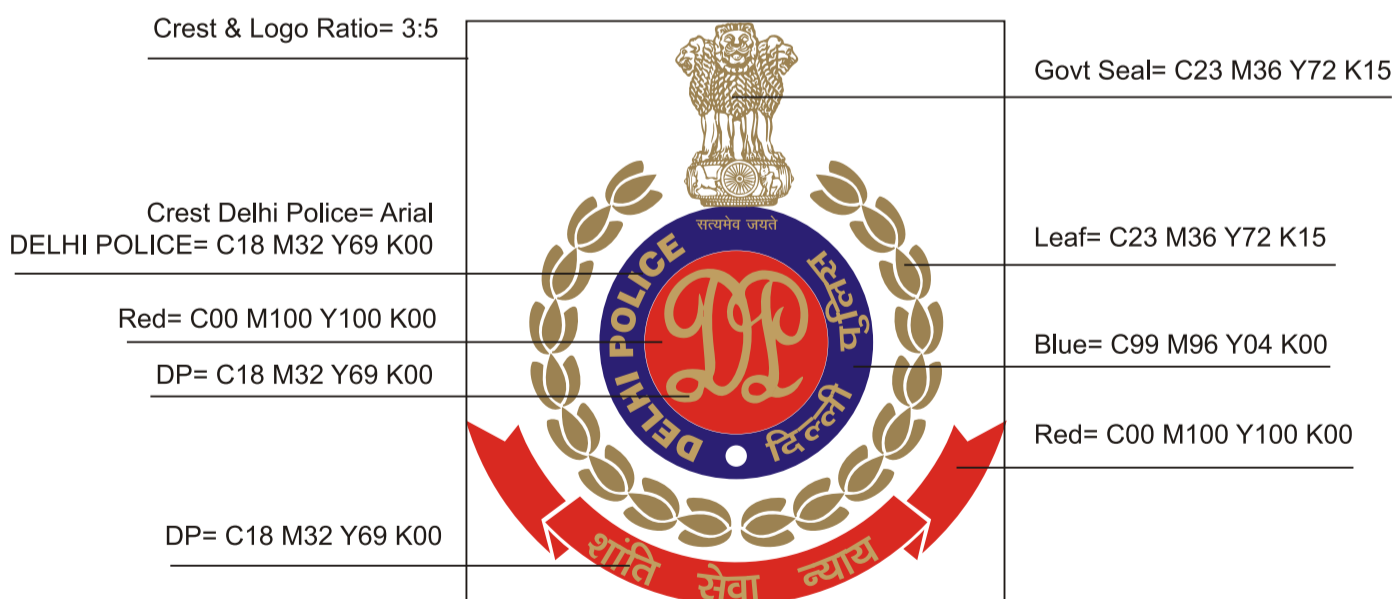

Only use either of the two combinations in the suitable size, according to the medium being used.

Emblem & Logo Unit Ratio= 1:1

Delhi Police Font= Impact
BL= C000 M000 Y000 K100

DELHI POLICE

Height 3:20 of total unit

Gap 1/3 of DELHI POLICE

Thickness 1/7 of the Baseline height

Gap 1/3 of DELHI POLICE

Baseline Font= Arial

SHANTI SEWA NYAYA

Height 1.4: 20 of total unit

Red= C00 M100 Y100 K00

Emblem & Logo Unit Ratio= 1:1